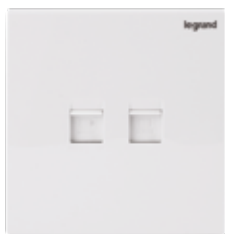

Cat6 RJ45 socket